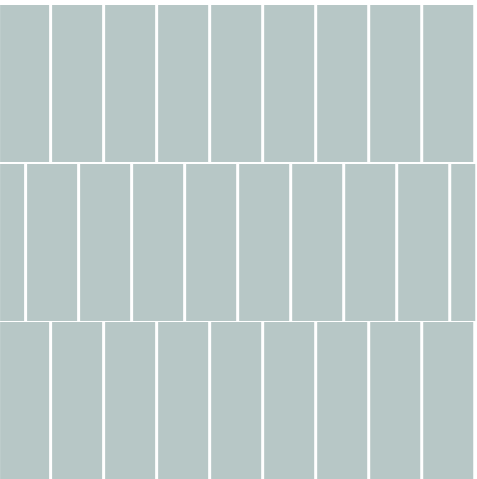

Rio

Laying Options